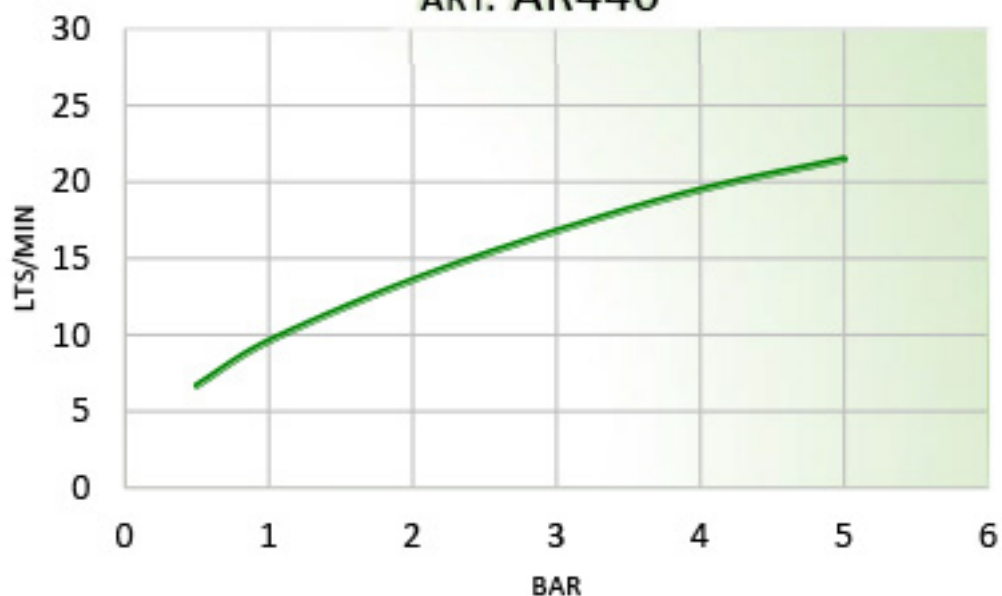

	Flow rate (Lts/Min)					
Handshower	6,7	9,6	13,6	16,8	19,5	21,5
Pressure (Bar)	0,5	1	2	3	4	5

FLOW CHART
ART. AR440

— Wall coupling with hand shower and PVC flexible hose